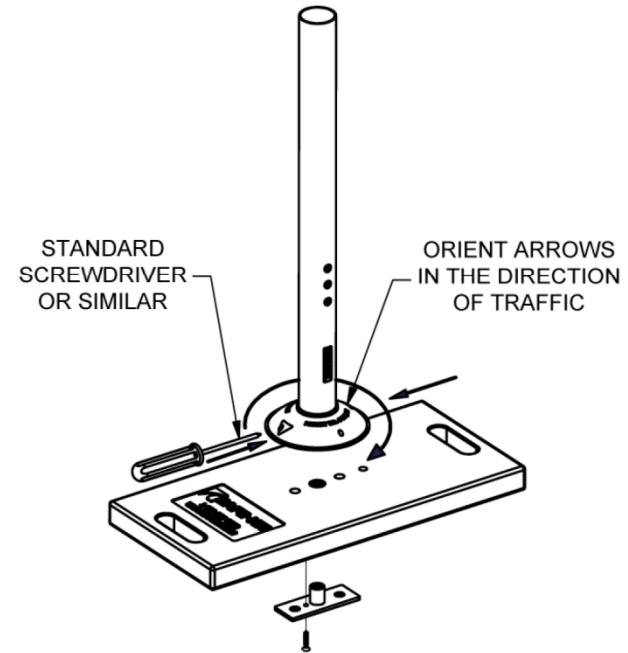

SAFE-HIT®

RECTANGULAR RUBBER MAT ASSEMBLY

RUBBERTOUGH 360 NARROW MOUNT
SRPCD-1---BL
(611308)

SAFE-HIT/DURA-POST SCREW MOUNT
SRPCD-3---BL
(611309)

IT IS THE RESPONSIBILITY OF THE INSTALLER TO MAINTAIN
A SAFE WORK AREA INCLUDING THE USE OF STANDARD
WORK ZONE SAFETY EQUIPMENT & PPE: GLOVES,
SAFETY-TOE SHOES, EYE & EAR PROTECTION