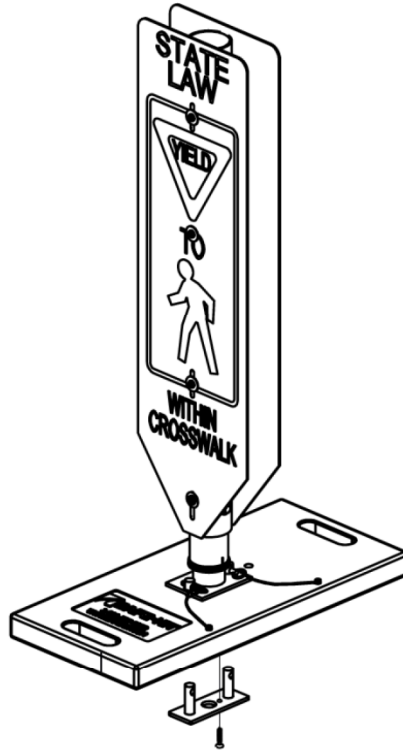

SAFE-HIT®

RECTANGULAR RUBBER MAT ASSEMBLY

RUBBERTOUGH 360 NARROW MOUNT
SRPCD-1---BL
(611308)

SAFE-HIT/DURA-POST SCREW MOUNT
SRPCD-3---BL
(611309)

IT IS THE RESPONSIBILITY OF THE INSTALLER TO MAINTAIN
A SAFE WORK AREA INCLUDING THE USE OF STANDARD
WORK ZONE SAFETY EQUIPMENT & PPE: GLOVES,
SAFETY-TOE SHOES, EYE & EAR PROTECTION