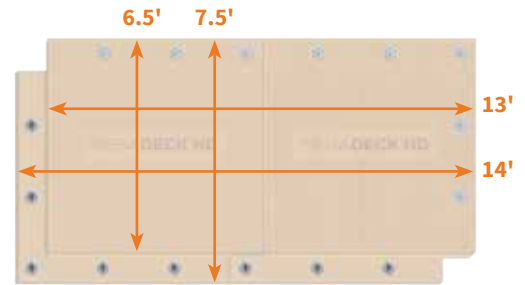

MEGADECK® HD

PRODUCT SPECIFICATIONS

MODULE SIZE	<p>Large Mat</p> <p>Actual 7.5' (L) x 14' (W) x 4" thickness (105 sq/ft) 2.286m x 4.267m x 10.16cm (9.75 sq/m)</p> <p>Useable (due to flange) 6.5' (L) x 13' (W) x 4" thickness (84.5 sq/ft) 1.981m x 3.962m x 10.16cm (7.85 sq/m)</p>	<p>Small Mat</p> <p>Actual 7.5' (L) x 7.5' (W) x 4" thickness (56.25 sq/ft) 2.286m x 2.286m x 10.16cm (5.23 sq/m)</p> <p>Useable (due to flange) 6.5' (L) x 6.5' (W) x 4" thickness (42.25 sq/ft) 1.981m x 1.981m x 10.16cm (3.93 sq/m)</p>
WEIGHT	<p>Large Mat: 1,092 lbs (495.3 kg)</p> <p>Small Mat: 543 lbs (246.3 kg)</p>	
FLANGE THICKNESS	2" (5.08cm)	
COLOR	Beige. Custom colors available.	
MATERIAL	High-Density Polyethylene (HDPE) with special impact modifiers and fillers to accommodate thermal expansion, incorporate UV resistance, and add anti-static properties.	
WEIGHT LOADING	600 psi	
FLAMMABILITY RESISTANCE	UL94HB	
GROUND SURFACE	Designed to be used with no ground preparation over grass, mud, sand, dirt, and other common on-site substances.	
CONNECTION SYSTEM	Proprietary, self-aligning, aluminum cam lock system. Connects the overlapping flange from adjacent mats with a simple twist of a standard hex key.	
COMPATIBILITY	100% compatible with original MegaDeck and can connect with other composite matting systems (please inquire).	
CONSTRUCTION FEATURES	<ul style="list-style-type: none"> • Integrated design prevents fluid saturation of mat • Enhanced traction • Dual-sided tread 	
SHIPPING INFO	<p>U.S. Standard Truck: 40 mats</p> <p>40ft ISO shipping container: 40 mats</p> <p>20ft ISO shipping container: 20 mats – 1 stack, 20 full mats high</p>	